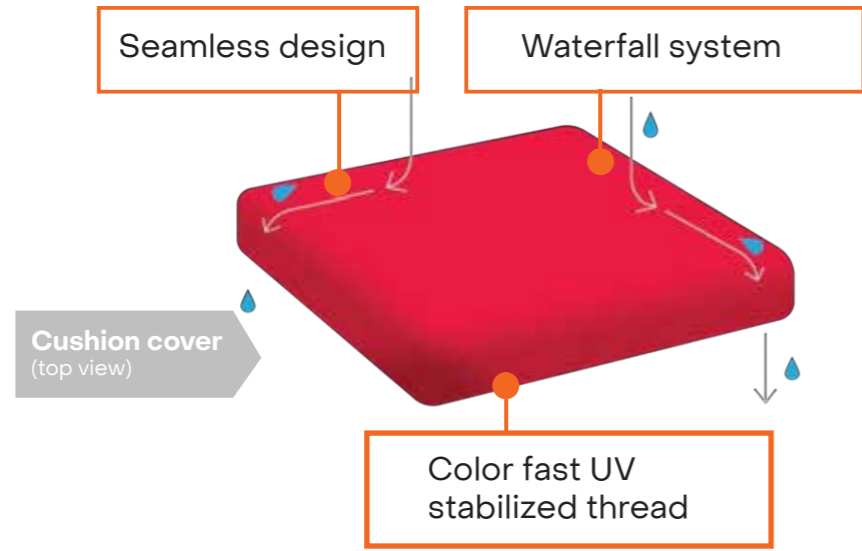

Cushion Construction

WHAT'S INSIDE THE CUSHION

Multiple Firmness customization

Cushion level recommendation

Best Performance outdoor foam by:

Deco Cushion by

LUXURY OUTDOOR DECO CUSHION

Aerobu® deco cushion is a pillow with filler Trillium-like, Trillium-like is a nano polyester fill which mimics the characteristics of natural synthetic down with anti-microbial and fungus protection suitable for outdoor and indoor cushion use.