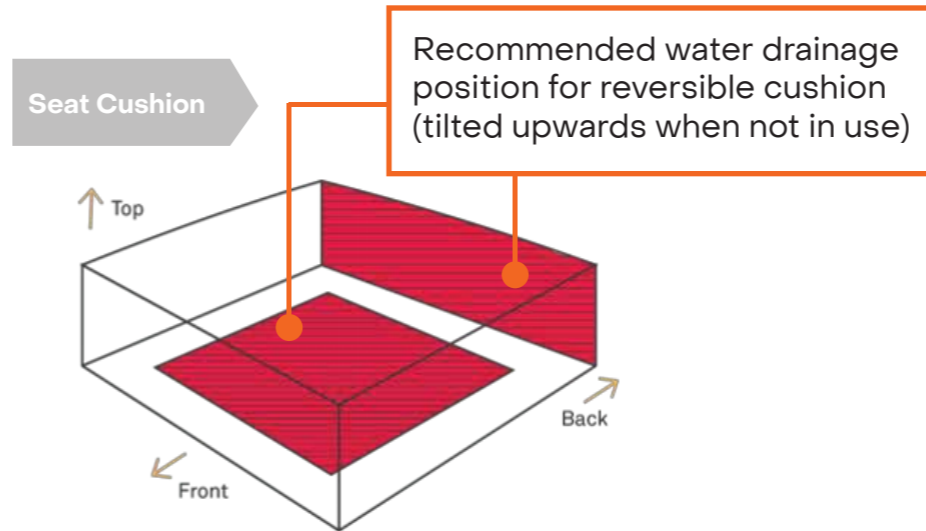

Cushion Construction