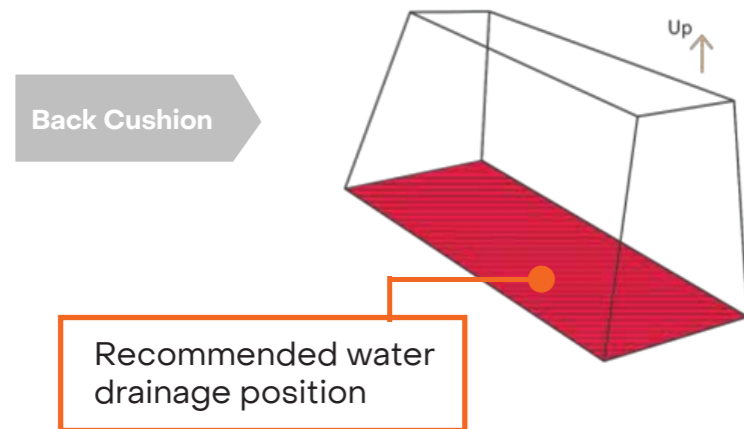

Cushion Construction