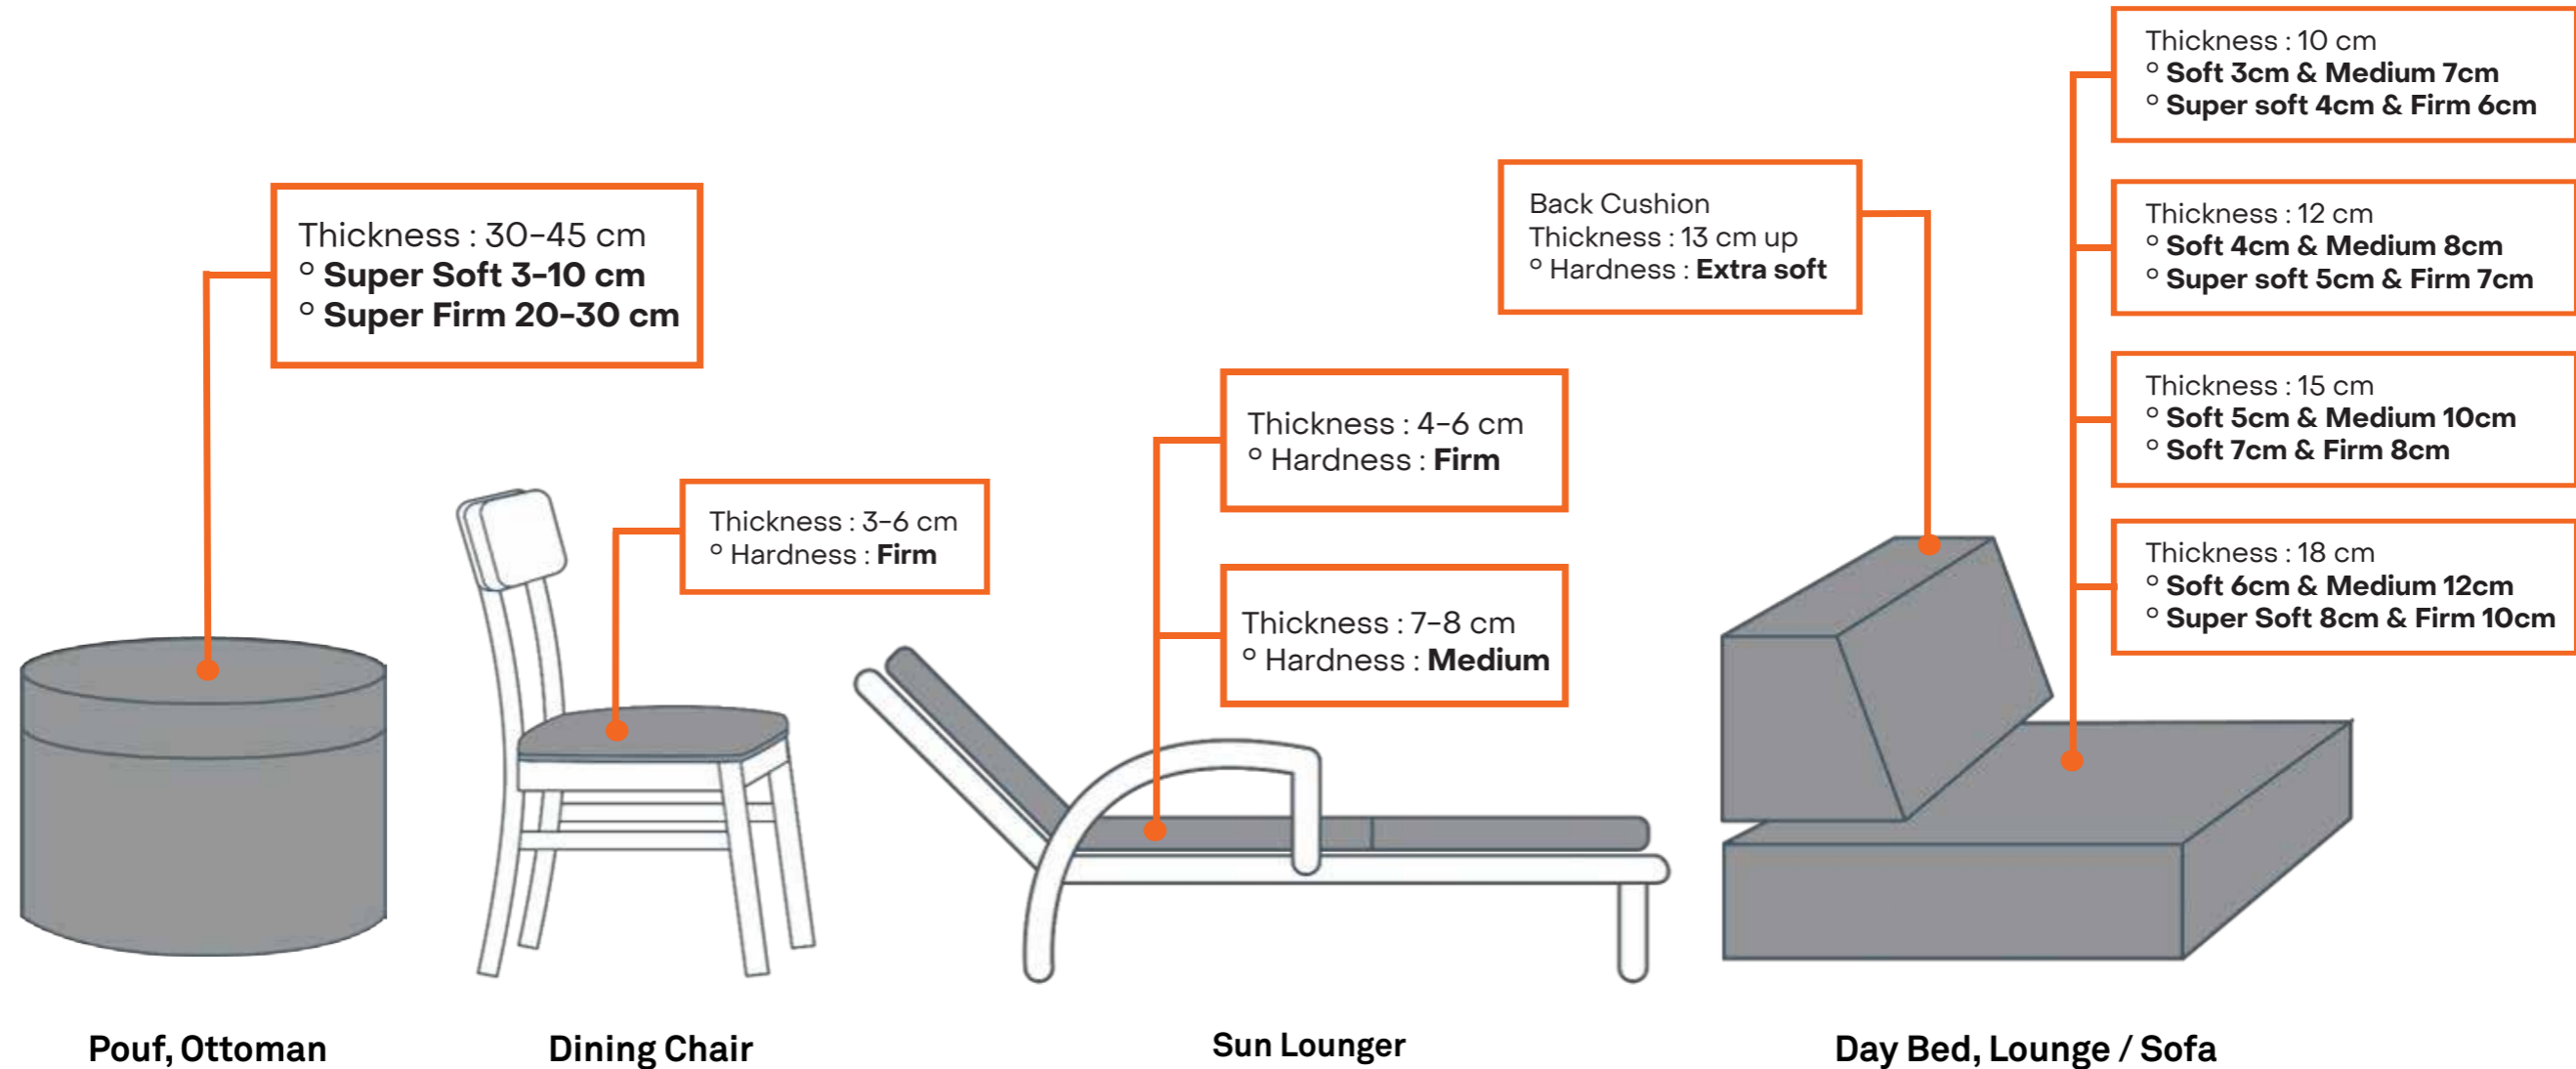

Multiple Firmness customization

Cushion level recommendation

Best Performance outdoor foam by: