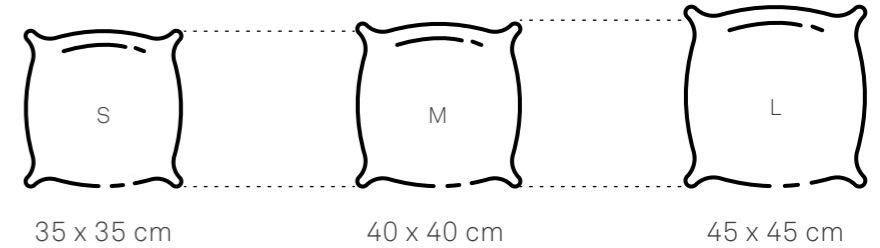

Anti
Microbial

Double Seams

Piping

Size Available :
35x35 cm | 40x40 cm | 45x45 cm

Sense of comfort :

Soft

Hard

EASY MAINTENANCE