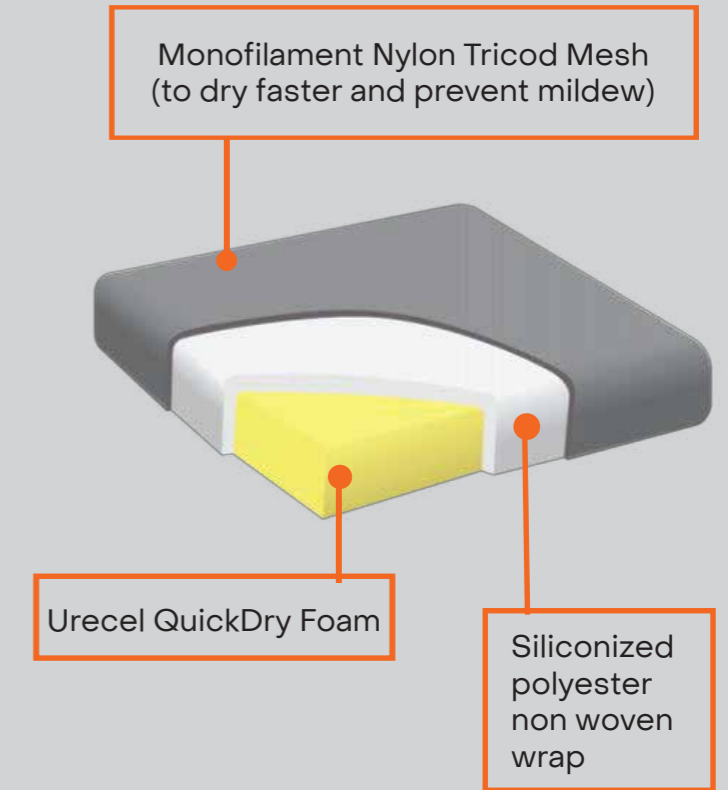

Cushion Construction

WHAT'S INSIDE THE CUSHION

Multiple Firmness customization

Cushion level recommendation

Best Performance outdoor foam by:

Deco Cushion by

LUXURY OUTDOOR DECO CUSHION

Aerobu® deco cushion is a pillow with filler Trillium-like, Trillium-like is a nano polyester fill which mimics the characteristics of natural synthetic down with anti-microbial and fungus protection suitable for outdoor and indoor cushion use.