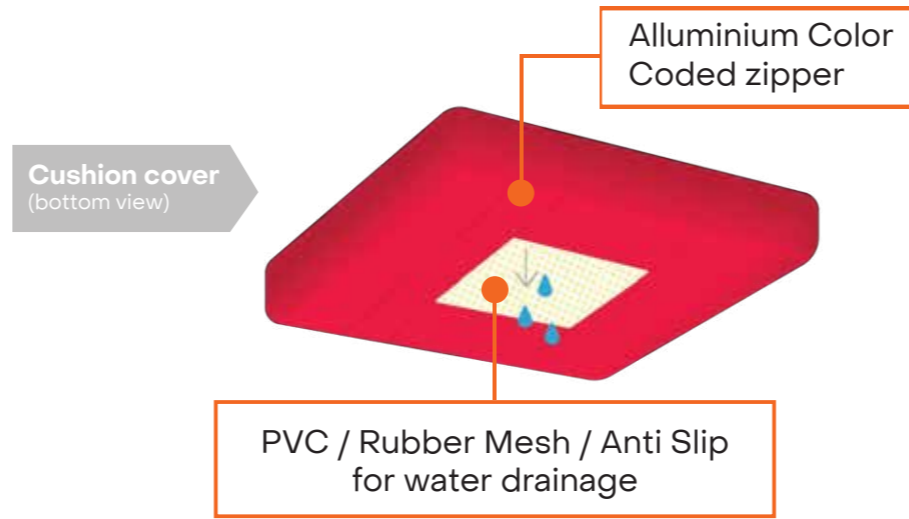

Cushion Construction

WHAT'S INSIDE THE CUSHION

Multiple Firmness customization

Cushion level recommendation

Best Performance outdoor foam by:

Deco Cushion by

LUXURY OUTDOOR DECO CUSHION

Aerobu® deco cushion is a pillow with filler Trillium-like, Trillium-like is a nano polyester fill which mimics the characteristics of natural synthetic down with anti-microbial and fungus protection suitable for outdoor and indoor cushion use.